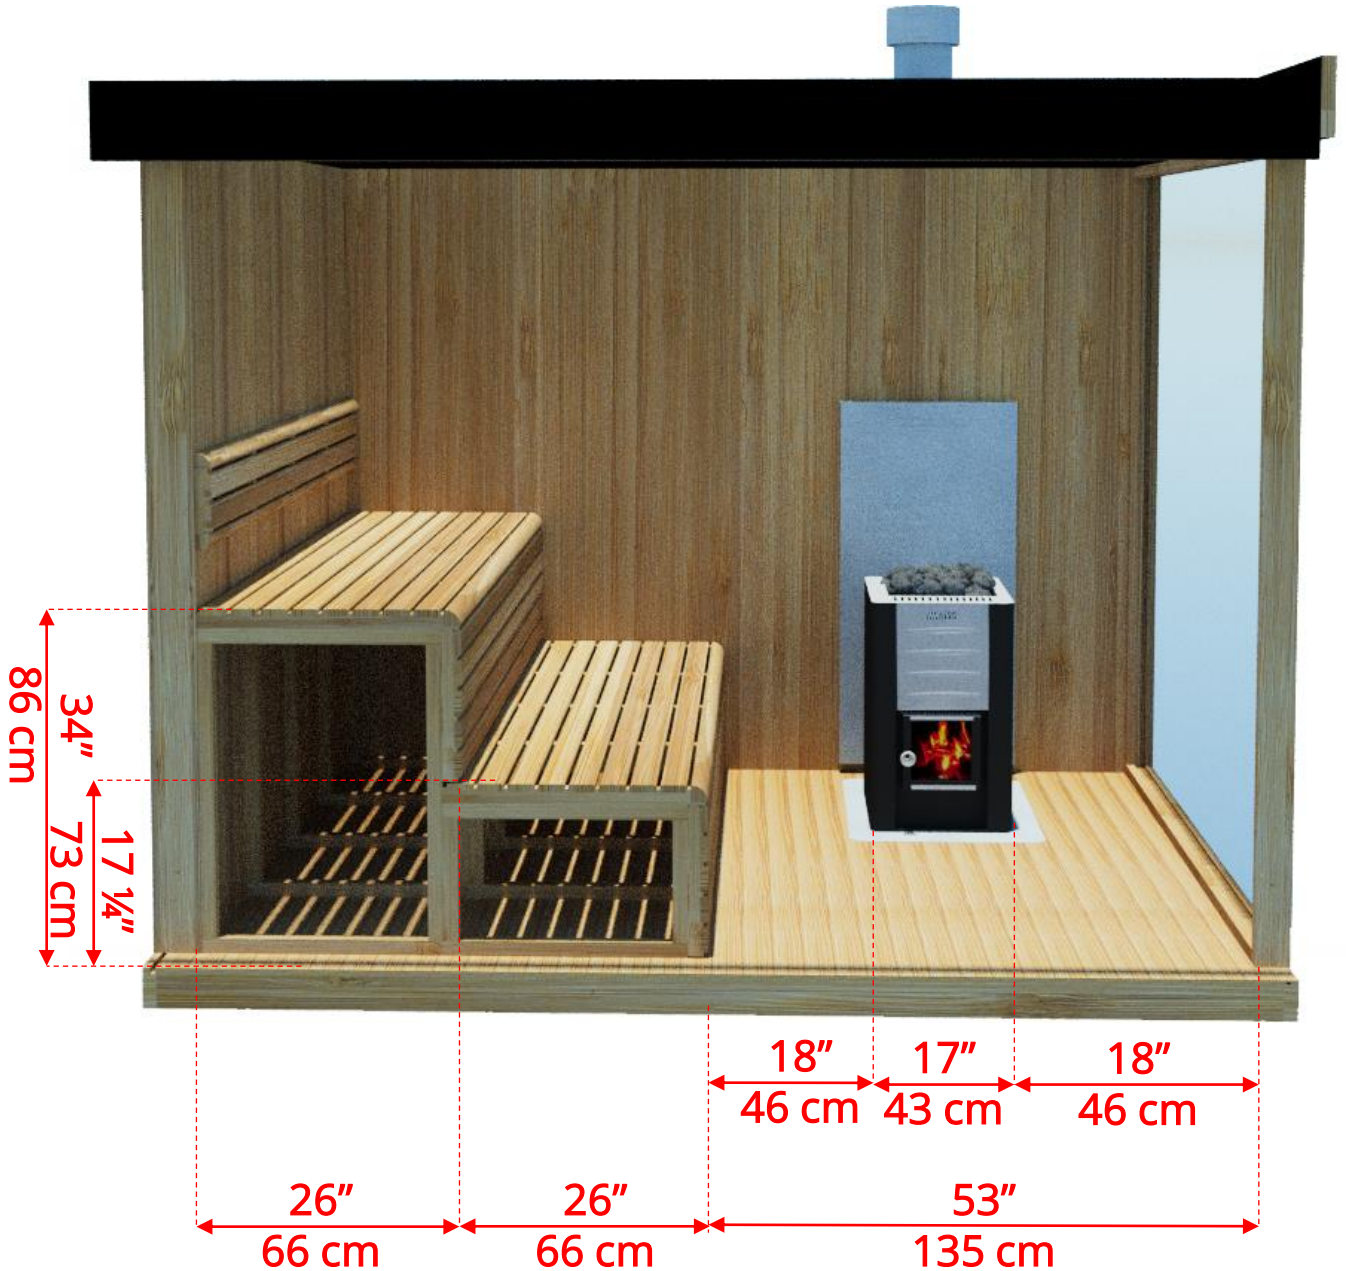

pure cübe

NE6110/NE6112 Outdoor Pure Cube Neptune Sauna

Wood Burning Heater

Manufactured by:

tel: 888-923-9813 | info@leisurecraft.com | web: www.leisurecraft.com