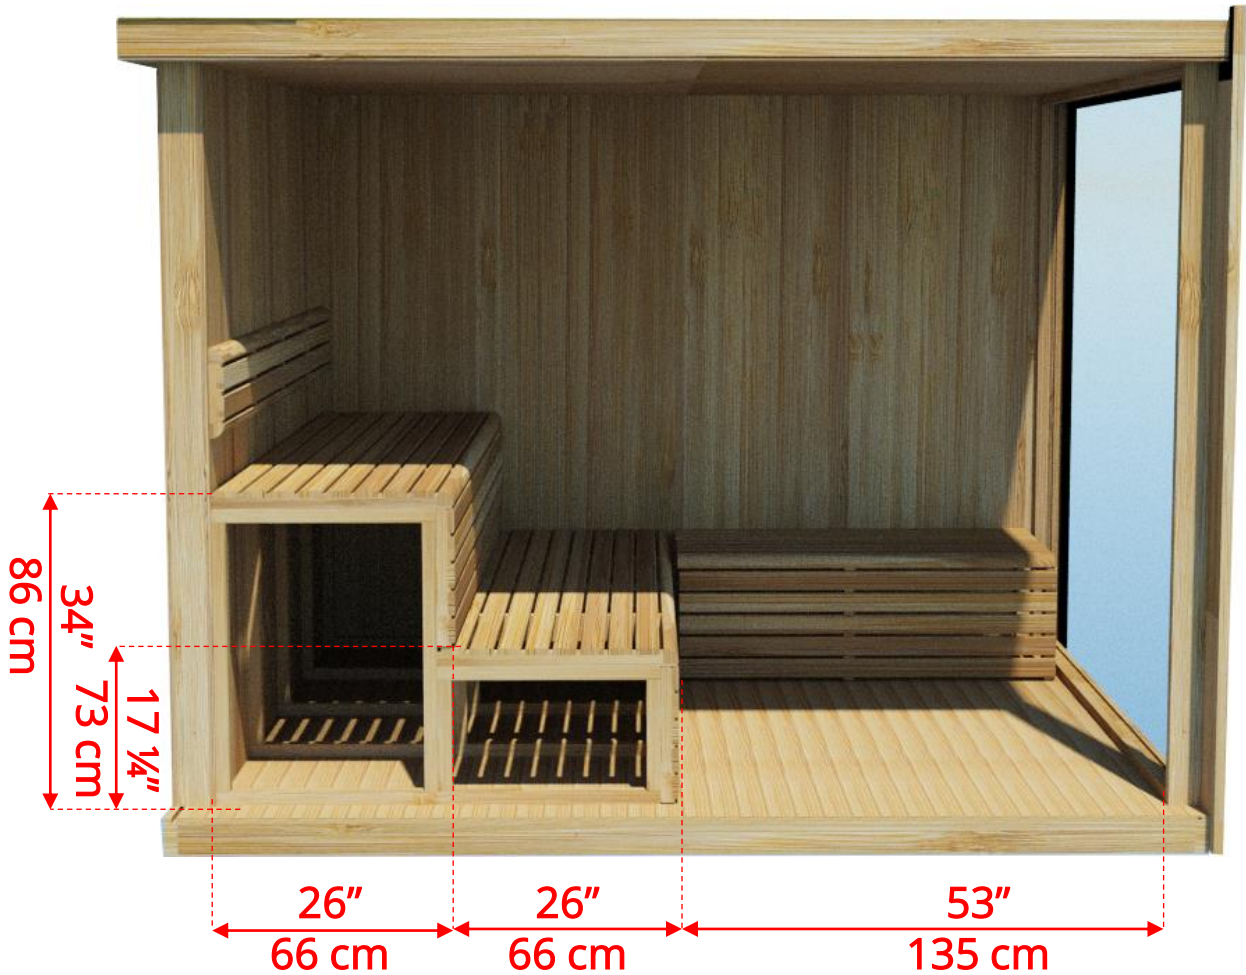

pure cübe

NE6110/NE6112 Outdoor Pure Cube Neptune Sauna

Manufactured by:

tel: 888-923-9813 | info@leisurecraft.com | web: www.leisurecraft.com