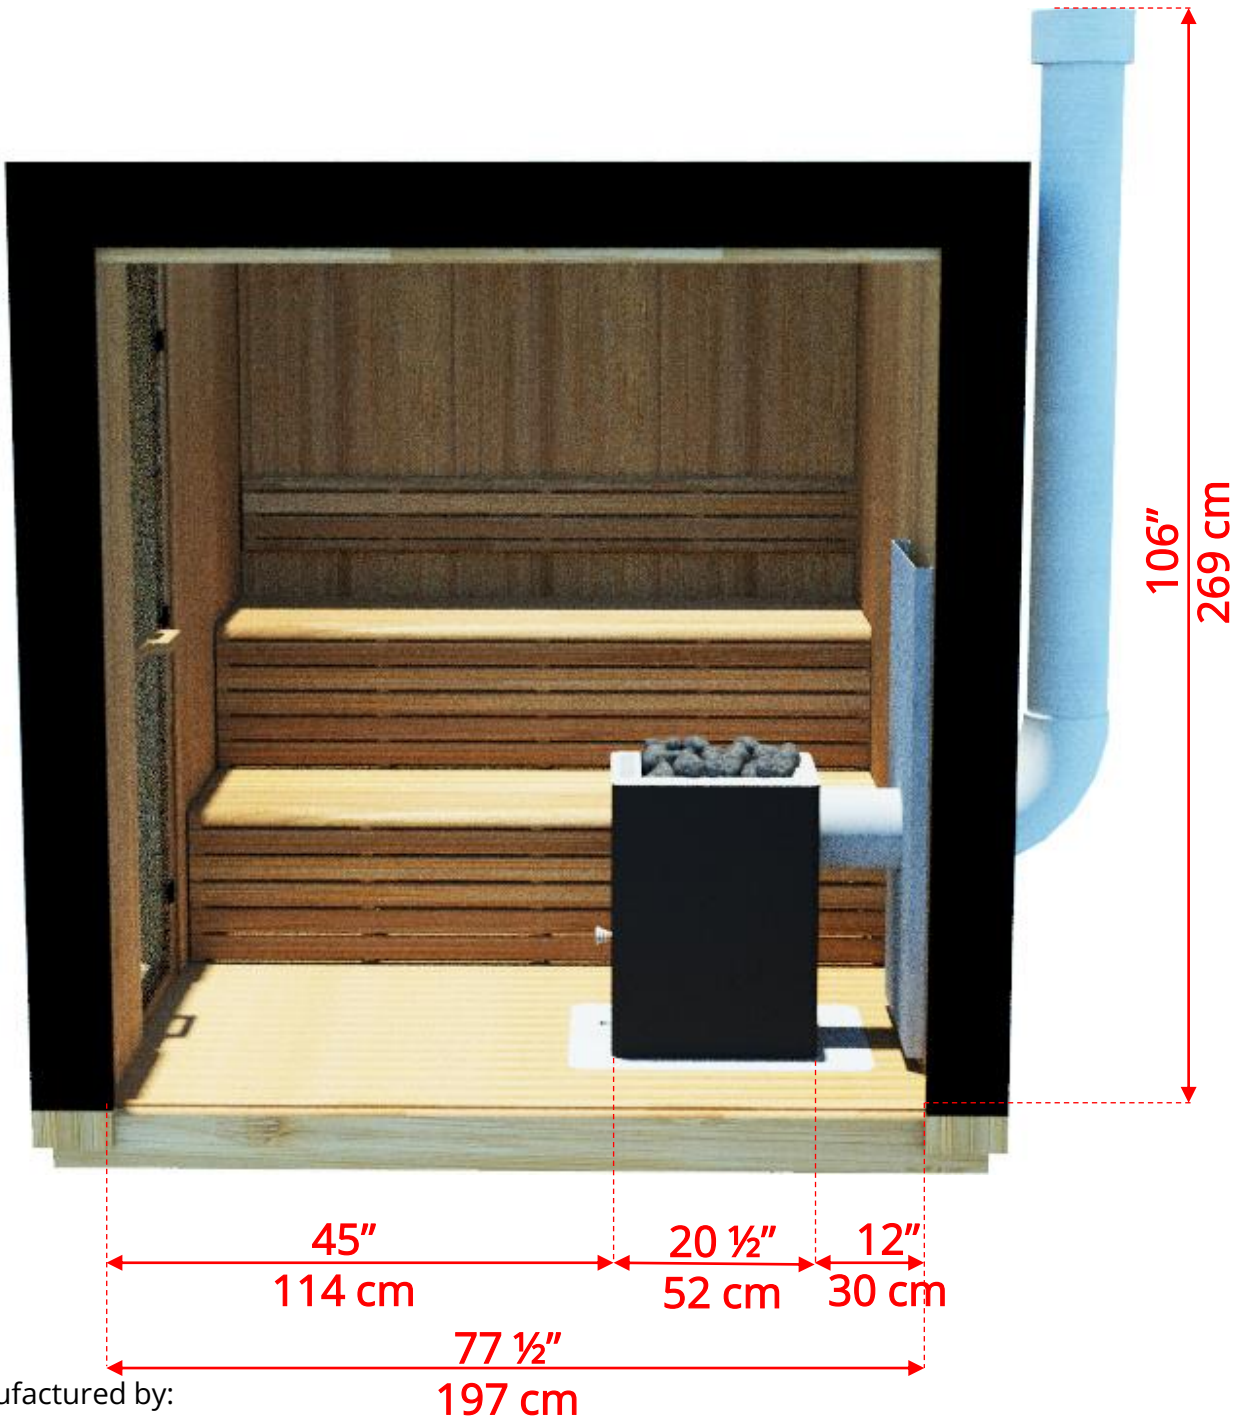

pure cübe

NE6110/NE6112 Outdoor Pure Cube Neptune Sauna

Wood Burning Heater

Manufactured by:

tel: 888-923-9813 | info@leisurecraft.com | web: www.leisurecraft.com