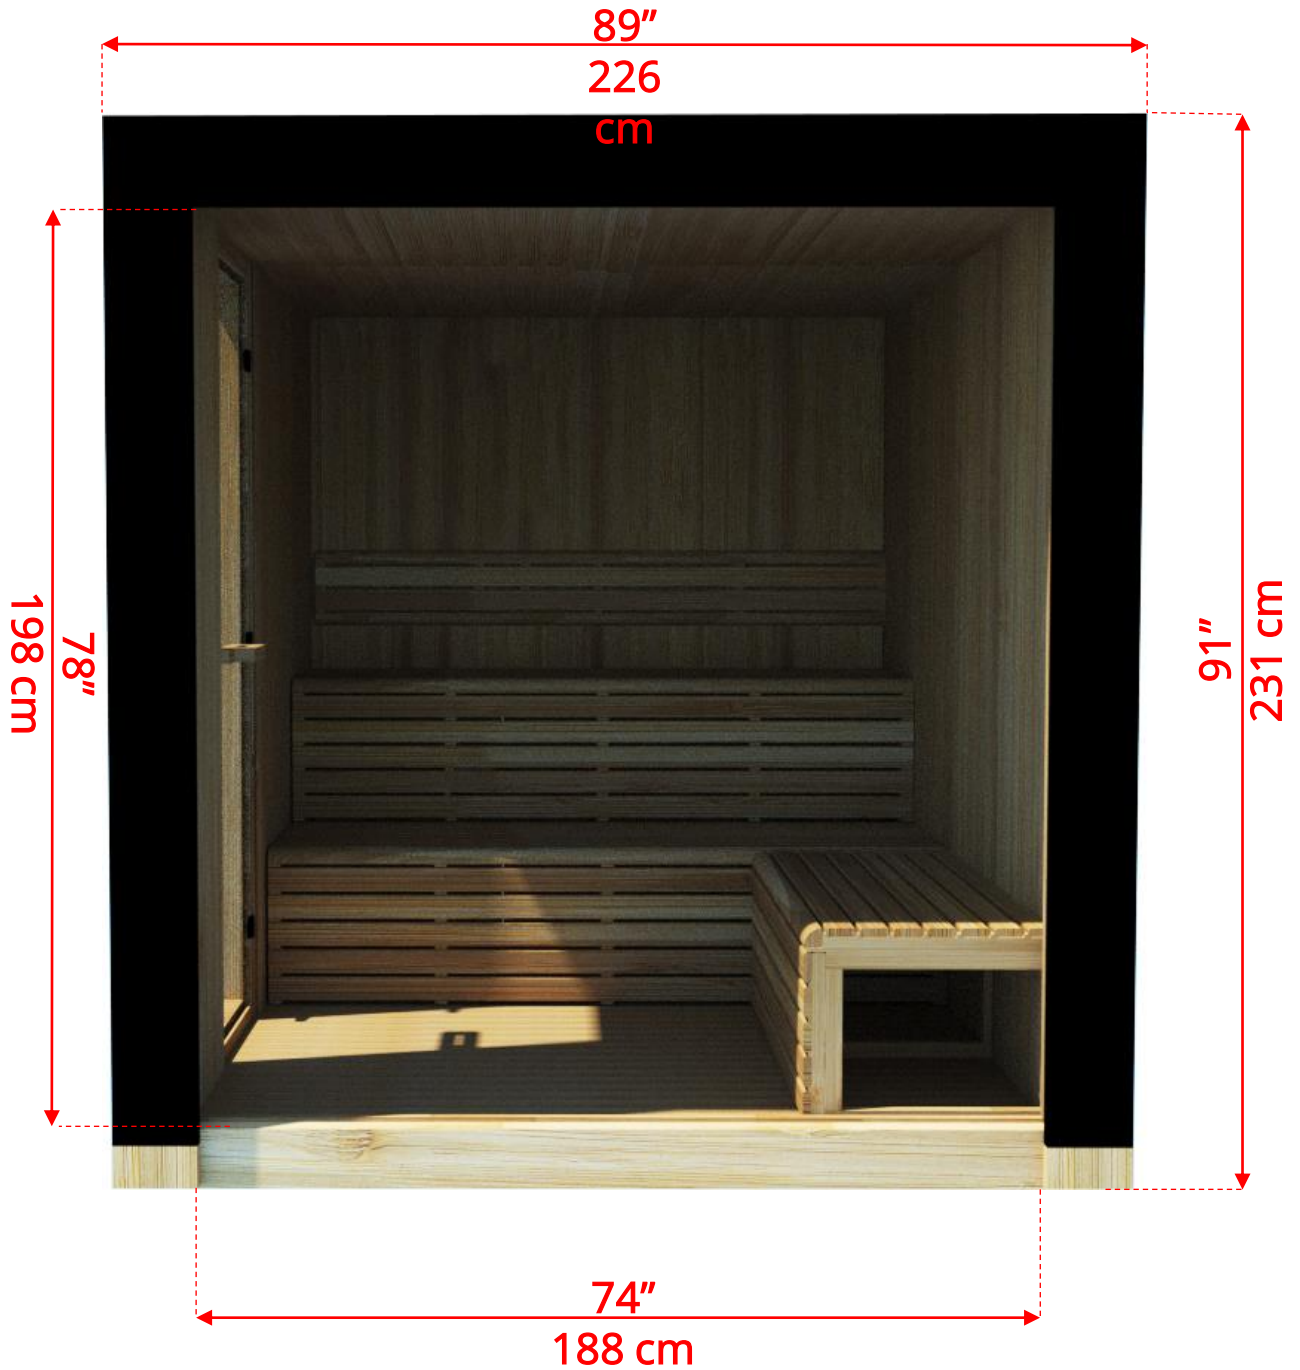

# NE6110/NE6112 Outdoor Pure Cube Neptune Sauna

Manufactured by:

tel: 888-923-9813 | info@leisurecraft.com | web: www.leisurecraft.com

pure cübe