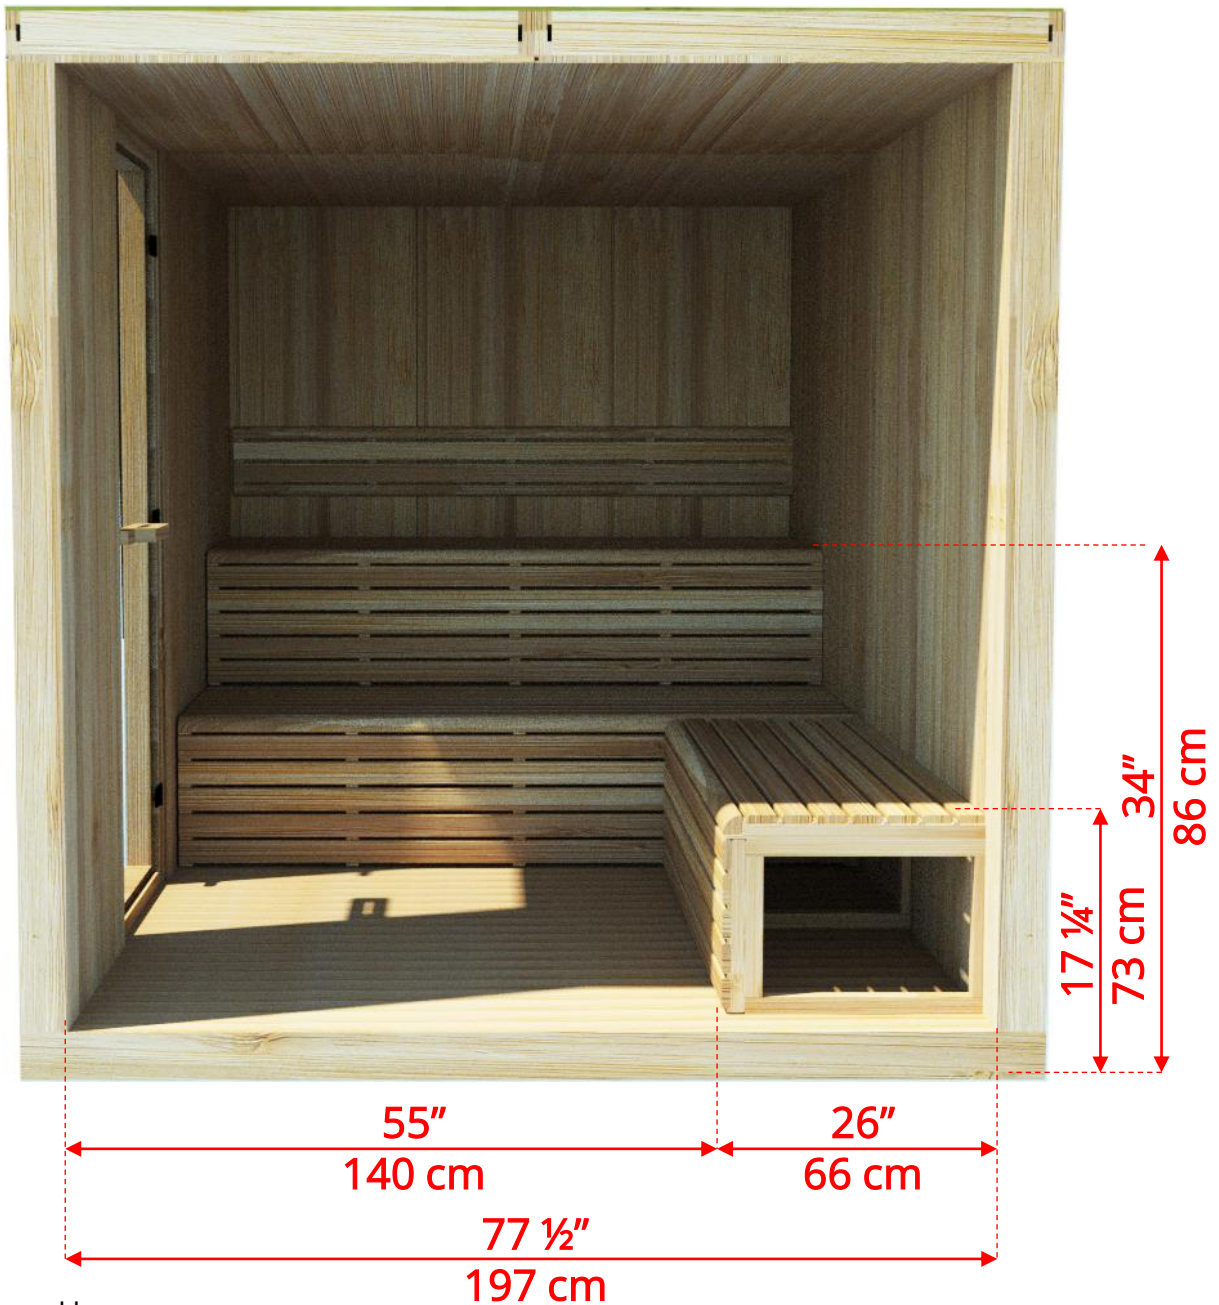

pure cübe

NE6110/NE6112 Outdoor Pure Cube Neptune Sauna

Manufactured by:

tel: 888-923-9813 | info@leisurecraft.com | web: www.leisurecraft.com